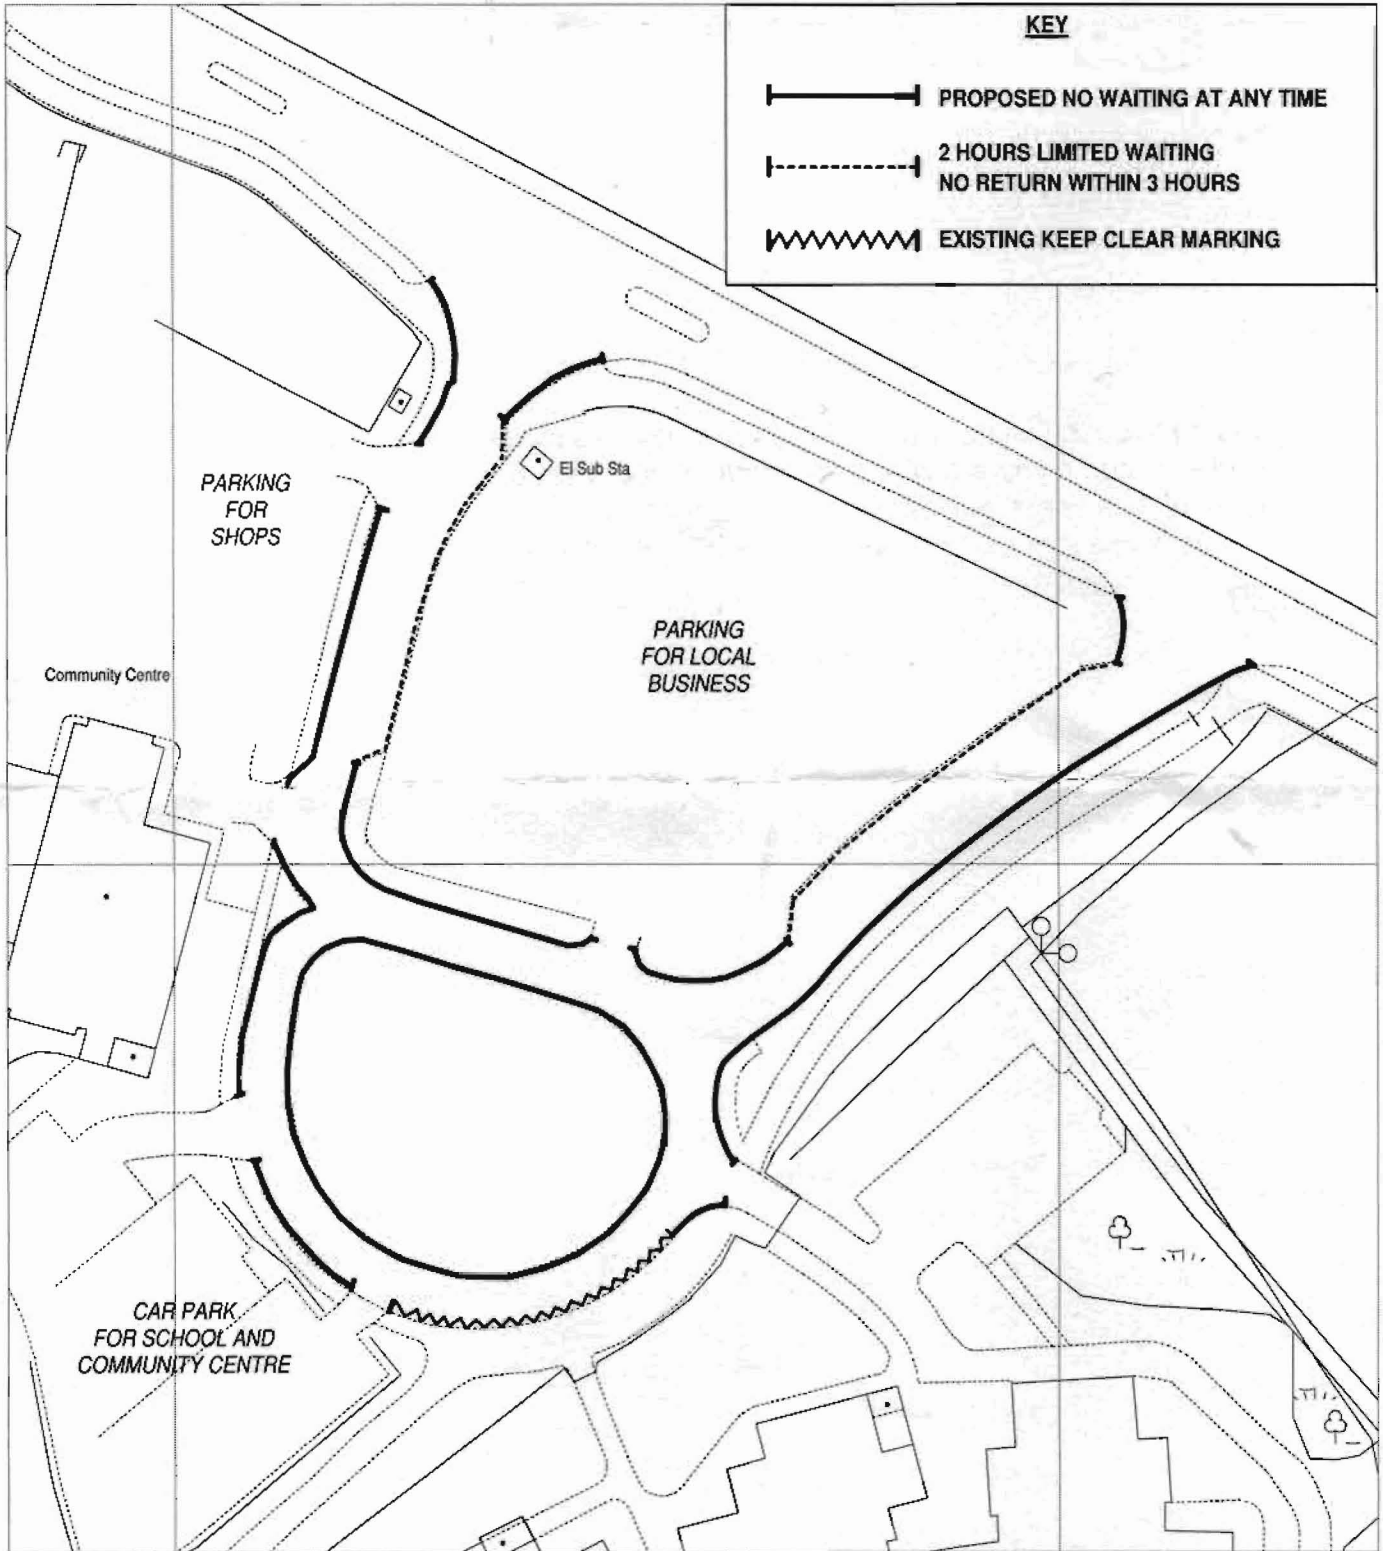

## GULL COPPICE WHITELEY PROPOSED TRAFFIC REGULATION ORDER

Rev	Amendment	By	Check	Date	Appd	Drawn By	Date	Checked By	Date	Approved By	Date	
						Drawing No. ET/			APPENDIX A			
						Scale		Reproduced from the Ordnance Survey material with the permission of the Controller of Her Majesty's Stationary Office. © Crown Copyright. Unauthorised reproduction infringes copyright and may lead to prosecution or civil proceedings. Fareham Borough Council 100019110				Rev.
						1:800						A